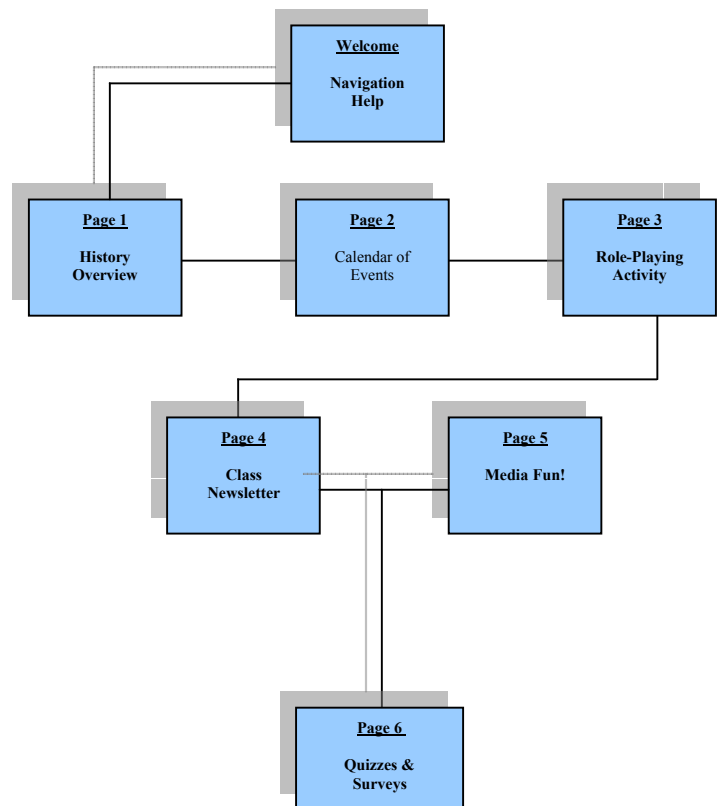

B. Supportive Links

1. Content

a. Writing Tips

2. Research

a. Tutorials

C. Word Press tool

1. Design

a. RSS used

2. Layout

a. Content

(1) Nav. Menus

(a) Skin

b) Font

III. Pages

- A. Welcome (Home)
 - 1. Introduction
 - 2. Navigation Help
 - 3. Website Purpose
 - 4. Contact Info
- B. History Overview
 - 1. Background
 - 2. AR Links
 - a. Timeline
 - 3. Research Help
- C. Calendar of Events
 - 1. Schedule Online Events
 - 2. Update help links
- D. Role Play Activity
 - 1. Description of activity
 - 2. Directions
 - a. Rules
 - 3. Historical figures list icons
- E. Newsletter
 - 1. Directions
 - 2. Whose staff
 - 3. What type of stories/content?
 - 4. PDF Format
 - 5. Editing Tools
- F. Media
 - 1. Directions
 - 2. Movie Media
 - 3. Writing help links
 - 4. Calendar
- G. Quizzes & Surveys
 - 1. Directions
 - 2. Print all work
 - 3. Grading Policy